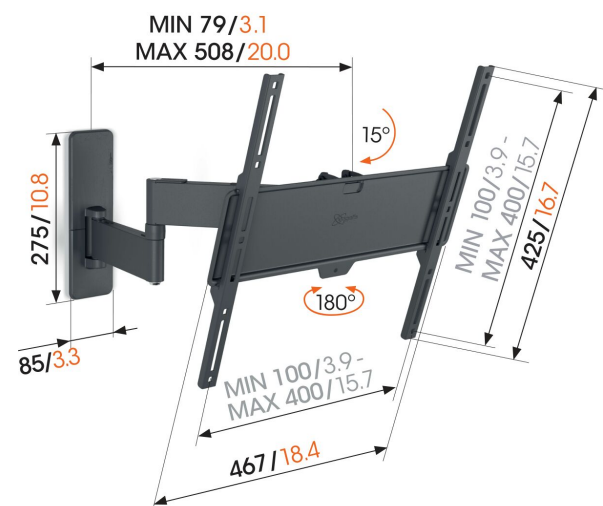

TVM 1443 Full-Motion TV Wall Mount

Key Benefits

- Turn your TV up to 180° thanks to long arms of 51 cm
- Secure tilting up to 15°
- Easy to level, even after installation
- Cable straps included
- Free spirit level included

Extreme full-motion TV wall mount for TVs from 32 to 65 inches

This QUICK Full-Motion+ TV wall mount makes it possible to watch TV from virtually any angle in the room. Even manoeuvring your TV at an angle to the wall is no problem. You can turn the wall mount up to 180° and tilt it up to 15°. Like the other QUICK TV wall mounts, the QUICK Full-Motion+ TV wall mount is quick and easy to install. You can mount your TV on the wall in max. 30 minutes. The version shown here is suitable for TVs from 32 to 65 inches and weighing up to 25 kg.

mm/inch
VESA mounting holes

TVM 1443 Full-Motion TV Wall Mount

Specifications

Min. screen size (inch)	32
Max. screen size (inch)	65
Min. hole pattern	100mm x 100mm
Max. hole pattern	400mm x 400mm
Min. horizontal hole pattern (mm)	100
Max. horizontal hole pattern (mm)	400
Min. vertical hole pattern (mm)	100
Max. vertical hole pattern (mm)	400
Universal or fixed hole pattern	Universal
Max. height of interface (mm)	425
Max. width of interface (mm)	476
Max. weight load (kg)	25
Max. weight load (Lbs)	55.12
Turn	Full motion (up to 180°)
Number of pivot points	3
Tilt	Tilt up to 15°
Cable management	Cable straps
Spirit level included	Yes
Height	447
Width	447
Article number (SKU)	1814430
EAN single box	8712285349409
Colour	Black
Certifications	EPD TÜV
TÜV certified	Yes
Guarantee	5 years