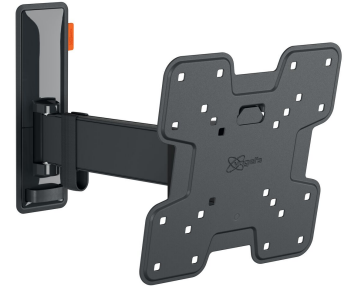

## TVM 3223 Full-Motion TV Wall Mount

### Key Benefits

- Smooth OneFinger™ Movement - Thanks to coated bearings and precision steel shafts
- Keep your TV always level (horizontally and vertically)
- Cable clip included: Guide your cables from TV to wall
- Effortless tilting - Avoid reflections and tilt up to  $-10^\circ$  up to  $+10^\circ$
- Smoothly turn your TV up to  $120^\circ$

### Stylish and safe: full-motion TV wall mount for TVs from 19 to 43 inches

Safety, design and viewing comfort go hand in hand with this stylish COMFORT Full-Motion TV wall mount. The wall mount is specially designed for intensive use. It is very sturdy and guarantees an optimal viewing experience. You can turn the wall mount up to  $120^\circ$  and tilt it  $20^\circ$  ( $10^\circ$  forwards and backwards). The wall mount is suitable for TVs from 19 to 43 inches and weighing up to 15 kg.

## Specifications

Article number (SKU)	3832230
Colour	Black
EAN single box	8712285349669
Product size	S
Height	241
Width	241
TÜV certified	Yes
Tilt	Tilt up to 20°
Turn	Motion (up to 120°)
Guarantee	10 years
Min. screen size (inch)	19
Max. screen size (inch)	43
Max. weight load (kg/Lbs)	15 / 33.07
Max. bolt size	M8
Max. height of interface (mm)	241
Max. width of interface (mm)	241
Cable management	Cable clip
Certifications	TÜV
Max. distance to the wall (mm / inch)	302 / 11.89
Max. horizontal hole pattern (mm)	200
Max. vertical hole pattern (mm)	200
Min. distance to the wall (mm / inch)	58 / 2.28
Min. horizontal hole pattern (mm)	75
Min. vertical hole pattern (mm)	75
Number of pivot points	2
Spirit level included	Yes
Universal or fixed hole pattern	Fixed