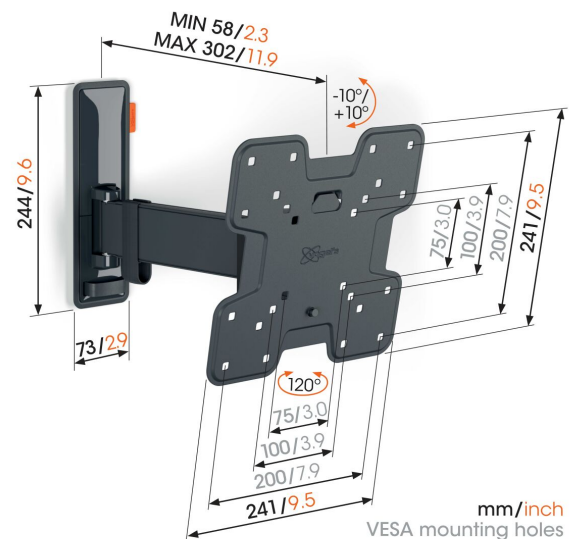

## TVM 3223 Full-Motion TV Wall Mount

### Key Benefits

- Smooth OneFinger™ Movement - Thanks to coated bearings and precision steel shafts
- Keep your TV always level (horizontally and vertically)
- Cable clip included: Guide your cables from TV to wall
- Effortless tilting - Avoid reflections and tilt up to  $-10^\circ$  up to  $+10^\circ$
- Smoothly turn your TV up to  $120^\circ$

### Stylish and safe: full-motion TV wall mount for TVs from 19 to 43 inches

Safety, design and viewing comfort go hand in hand with this stylish COMFORT Full-Motion TV wall mount. The wall mount is specially designed for intensive use. It is very sturdy and guarantees an optimal viewing experience. You can turn the wall mount up to  $120^\circ$  and tilt it  $20^\circ$  ( $10^\circ$  forwards and backwards). The wall mount is suitable for TVs from 19 to 43 inches and weighing up to 15 kg.

## Specifications

Article number (SKU)	3832230
Colour	Black
EAN single box	8712285349669
Product size	S
Height	241
Width	241
TÜV certified	Yes
Tilt	Tilt up to 20°
Turn	Motion (up to 120°)
Guarantee	10 years
Min. screen size (inch)	19
Max. screen size (inch)	43
Max. weight load (kg/Lbs)	15 / 33.07
Max. bolt size	M8
Max. height of interface (mm)	241
Max. width of interface (mm)	241
Cable management	Cable clip
Certifications	TÜV
Max. distance to the wall (mm / inch)	302 / 11.89
Max. horizontal hole pattern (mm)	200
Max. vertical hole pattern (mm)	200
Min. distance to the wall (mm / inch)	58 / 2.28
Min. horizontal hole pattern (mm)	75
Min. vertical hole pattern (mm)	75
Number of pivot points	2
Spirit level included	Yes
Universal or fixed hole pattern	Fixed