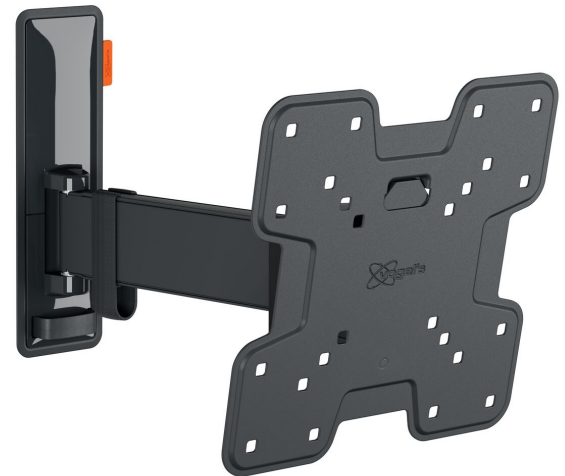

## TVM 3223 Full-Motion TV Wall Mount

### Key Benefits

- Smooth OneFinger™ Movement - Thanks to coated bearings and precision steel shafts
- Keep your TV always level (horizontally and vertically)
- Cable clip included: Guide your cables from TV to wall
- Effortless tilting - Avoid reflections and tilt up to  $-10^\circ$  up to  $+10^\circ$
- Smoothly turn your TV up to  $120^\circ$

### Stylish and safe: full-motion TV wall mount for TVs from 19 to 43 inches

Safety, design and viewing comfort go hand in hand with this stylish COMFORT Full-Motion TV wall mount. The wall mount is specially designed for intensive use. It is very sturdy and guarantees an optimal viewing experience. You can turn the wall mount up to  $120^\circ$  and tilt it  $20^\circ$  ( $10^\circ$  forwards and backwards). The wall mount is suitable for TVs from 19 to 43 inches and weighing up to 15 kg.

## Specifications

Article number (SKU)	3832230
Colour	Black
EAN single box	8712285349669
Product size	S
Height	241
Width	241
TÜV certified	Yes
Tilt	Tilt up to 20°
Turn	Motion (up to 120°)
Guarantee	10 years
Min. screen size (inch)	19
Max. screen size (inch)	43
Max. weight load (kg/Lbs)	15 / 33.07
Max. bolt size	M8
Max. height of interface (mm)	241
Max. width of interface (mm)	241
Cable management	Cable clip
Certifications	TÜV
Max. distance to the wall (mm / inch)	302 / 11.89
Max. horizontal hole pattern (mm)	200
Max. vertical hole pattern (mm)	200
Min. distance to the wall (mm / inch)	58 / 2.28
Min. horizontal hole pattern (mm)	75
Min. vertical hole pattern (mm)	75
Number of pivot points	2
Spirit level included	Yes
Universal or fixed hole pattern	Fixed