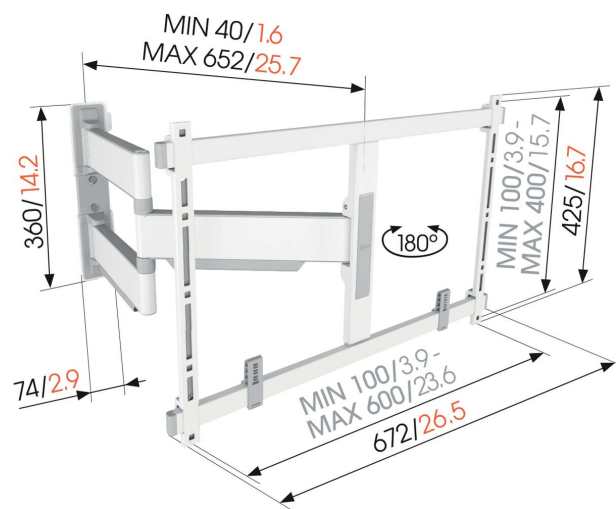

TVM 5645 Full-Motion TV Wall Mount (white)

Key Benefits

- Ultra slim and strong - Only 4 cm from the wall, ideal for large OLED/QLED TVs
- Smooth OneFinger™ Movement - Thanks to coated bearings and precision steel shafts
- Perfectly level installation - Free spirit level included
- 2D-Levelling: Keep your TV always level - Precise after-installation levelling (horizontally and vertically)
- Protective TV patches - Protect the rear of your TV with soft protective patches

Full-motion, ultra-slim TV wall mount for high-end TVs from 40 to 77 inches

The ELITE Full-Motion+ TV wall mount combines minimalistic design with great performance. The wall mount is not only ultra-slim, but also ultra-strong and can be turned up to 180°. In short, the ultimate wall mount for large high-end TVs, such as OLED and QLED TVs. The TV wall mount is suitable for displays from 40 to 77 inches in size and weighing up to 45 kg. In the starting position, your TV is mounted just 4 cm from the wall. Available in the colours White and Platinum Grey.

mm/inch
VESA mounting holes

TVM 5645 Full-Motion TV Wall Mount (white)

Specifications

Article number (SKU)	5856451
Colour	White
EAN single box	8712285355042
Product size	L
TÜV certified	Yes
Turn	Full motion (up to 180°)
Guarantee	15 years
Min. screen size (inch)	40
Max. screen size (inch)	77
Max. weight load (kg/Lbs)	45 / 99.21
Max. bolt size	M8
Max. height of interface (mm)	425
Max. width of interface (mm)	660
Cable management	Cable fingers for cable management on the back of your TV CIS® Cable Inlay System
Certifications	TÜV
Max. distance to the wall (mm / inch)	652 / 25.67
Max. horizontal hole pattern (mm)	600
Max. vertical hole pattern (mm)	400
Min. distance to the wall (mm / inch)	40 / 1.57
Min. horizontal hole pattern (mm)	100
Min. vertical hole pattern (mm)	100
Number of pivot points	3
Spirit level included	Yes