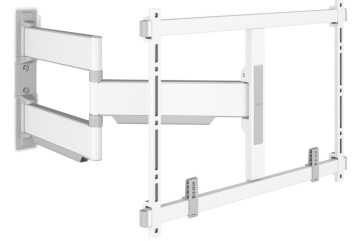

TVM 5645 Full-Motion TV Wall Mount (white)

Key Benefits

- Ultra slim and strong - Only 4 cm from the wall, ideal for large OLED/QLED TVs
- Smooth OneFinger™ Movement - Thanks to coated bearings and precision steel shafts
- Perfectly level installation - Free spirit level included
- 2D-Levelling: Keep your TV always level - Precise after-installation levelling (horizontally and vertically)
- Protective TV patches - Protect the rear of your TV with soft protective patches

Full-motion, ultra-slim TV wall mount for high-end TVs from 40 to 77 inches

The ELITE Full-Motion+ TV wall mount combines minimalistic design with great performance. The wall mount is not only ultra-slim, but also ultra-strong and can be turned up to 180°. In short, the ultimate wall mount for large high-end TVs, such as OLED and QLED TVs. The TV wall mount is suitable for displays from 40 to 77 inches in size and weighing up to 45 kg. In the starting position, your TV is mounted just 4 cm from the wall. Available in the colours White and Platinum Grey.

mm/inch
VESA mounting holes

TVM 5645 Full-Motion TV Wall Mount (white)

Specifications

Article number (SKU)	5856451
Colour	White
EAN single box	8712285355042
Product size	L
TÜV certified	Yes
Turn	Full motion (up to 180°)
Guarantee	15 years
Min. screen size (inch)	40
Max. screen size (inch)	77
Max. weight load (kg/Lbs)	45 / 99.21
Max. bolt size	M8
Max. height of interface (mm)	425
Max. width of interface (mm)	660
Cable management	Cable fingers for cable management on the back of your TV CIS® Cable Inlay System
Certifications	TÜV
Max. distance to the wall (mm / inch)	652 / 25.67
Max. horizontal hole pattern (mm)	600
Max. vertical hole pattern (mm)	400
Min. distance to the wall (mm / inch)	40 / 1.57
Min. horizontal hole pattern (mm)	100
Min. vertical hole pattern (mm)	100
Number of pivot points	3
Spirit level included	Yes