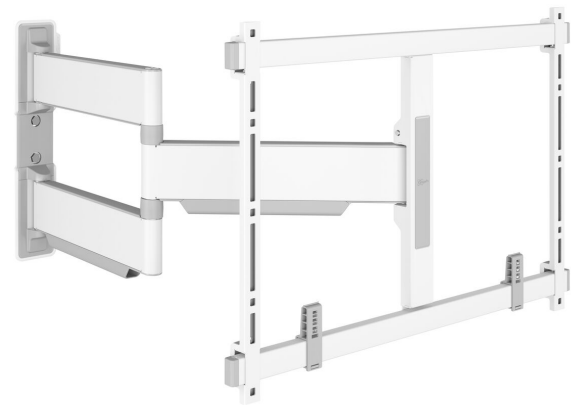

TVM 5645 Full-Motion TV Wall Mount (white)

Key Benefits

- Ultra slim and strong - Only 4 cm from the wall, ideal for large OLED/QLED TVs
- Smooth OneFinger™ Movement - Thanks to coated bearings and precision steel shafts
- Perfectly level installation - Free spirit level included
- 2D-Levelling: Keep your TV always level - Precise after-installation levelling (horizontally and vertically)
- Protective TV patches - Protect the rear of your TV with soft protective patches

Full-motion, ultra-slim TV wall mount for high-end TVs from 40 to 77 inches

The ELITE Full-Motion+ TV wall mount combines minimalistic design with great performance. The wall mount is not only ultra-slim, but also ultra-strong and can be turned up to 180°. In short, the ultimate wall mount for large high-end TVs, such as OLED and QLED TVs. The TV wall mount is suitable for displays from 40 to 77 inches in size and weighing up to 45 kg. In the starting position, your TV is mounted just 4 cm from the wall. Available in the colours White and Platinum Grey.

mm/inch
VESA mounting holes

TVM 5645 Full-Motion TV Wall Mount (white)

Specifications

Article number (SKU)	5856451
Colour	White
EAN single box	8712285355042
Product size	L
TÜV certified	Yes
Turn	Full motion (up to 180°)
Guarantee	15 years
Min. screen size (inch)	40
Max. screen size (inch)	77
Max. weight load (kg/Lbs)	45 / 99.21
Max. bolt size	M8
Max. height of interface (mm)	425
Max. width of interface (mm)	660
Cable management	Cable fingers for cable management on the back of your TV CIS® Cable Inlay System
Certifications	TÜV
Max. distance to the wall (mm / inch)	652 / 25.67
Max. horizontal hole pattern (mm)	600
Max. vertical hole pattern (mm)	400
Min. distance to the wall (mm / inch)	40 / 1.57
Min. horizontal hole pattern (mm)	100
Min. vertical hole pattern (mm)	100
Number of pivot points	3
Spirit level included	Yes