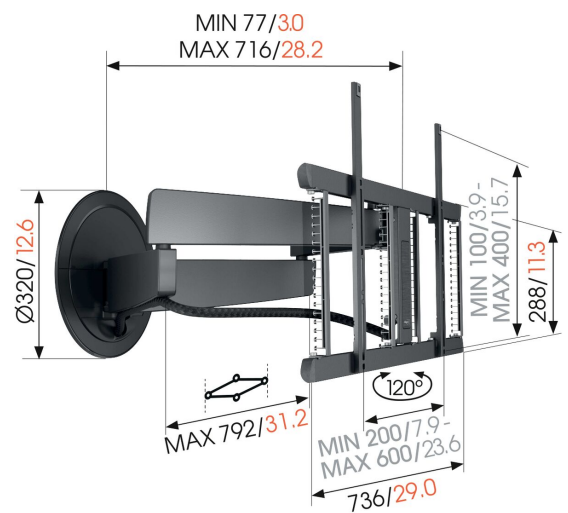

TVM 7655 Full-Motion TV Wall Mount (black)

Key Benefits

- Smooth OneFinger™ Movement - Thanks to coated bearings and precision steel shafts
- Our most innovative design to date - stylish in any interior
- Fully integrated Cable Inlay System (CIS®) - Connect, protect and hide your cables from wall to TV
- 3D-Leveling™ - Precisely level your TV after installation, even on slanted walls
- Make your mounting system complete with a matching aluminium cable column

Full-motion TV wall mount with unmatched design

With the DesignMount TV wall mount from the SIGNATURE series, you bring an absolute design statement into your home. The TV wall mount is in a class of its own when it comes to design, quality and experience. The stylish, minimalistic design blends seamlessly with the latest generation of large, slim TVs, such as OLED and QLED TVs. The TV wall mount is suitable for screens from 40 to 77 inches in size and with a maximum weight of 35 kg. You can turn it up to 120° for maximum viewing pleasure.

mm/inch
VESA mounting holes

TVM 7655 Full-Motion TV Wall Mount (black)

Specifications

Article number (SKU)	8876550
Colour	Black
EAN single box	8712285350580
Product size	L
Height	452
Width	792
TÜV certified	Yes
Turn	Forward and turning motion (up to 120°)
Guarantee	15 years
Min. screen size (inch)	40
Max. screen size (inch)	77
Max. weight load (kg/Lbs)	35 / 77.16
Max. height of interface (mm)	452
Max. width of interface (mm)	792
Cable management	Integrated cable management CIS® Cable Inlay System Cable sleeve
Certifications	TÜV
Integrated soundbar	No
Max. distance to the wall (mm / inch)	715 / 28.15
Max. horizontal hole pattern (mm)	600
Max. vertical hole pattern (mm)	400
Min. distance to the wall (mm / inch)	77 / 3.03
Number of pivot points	4
Remote controlled	No